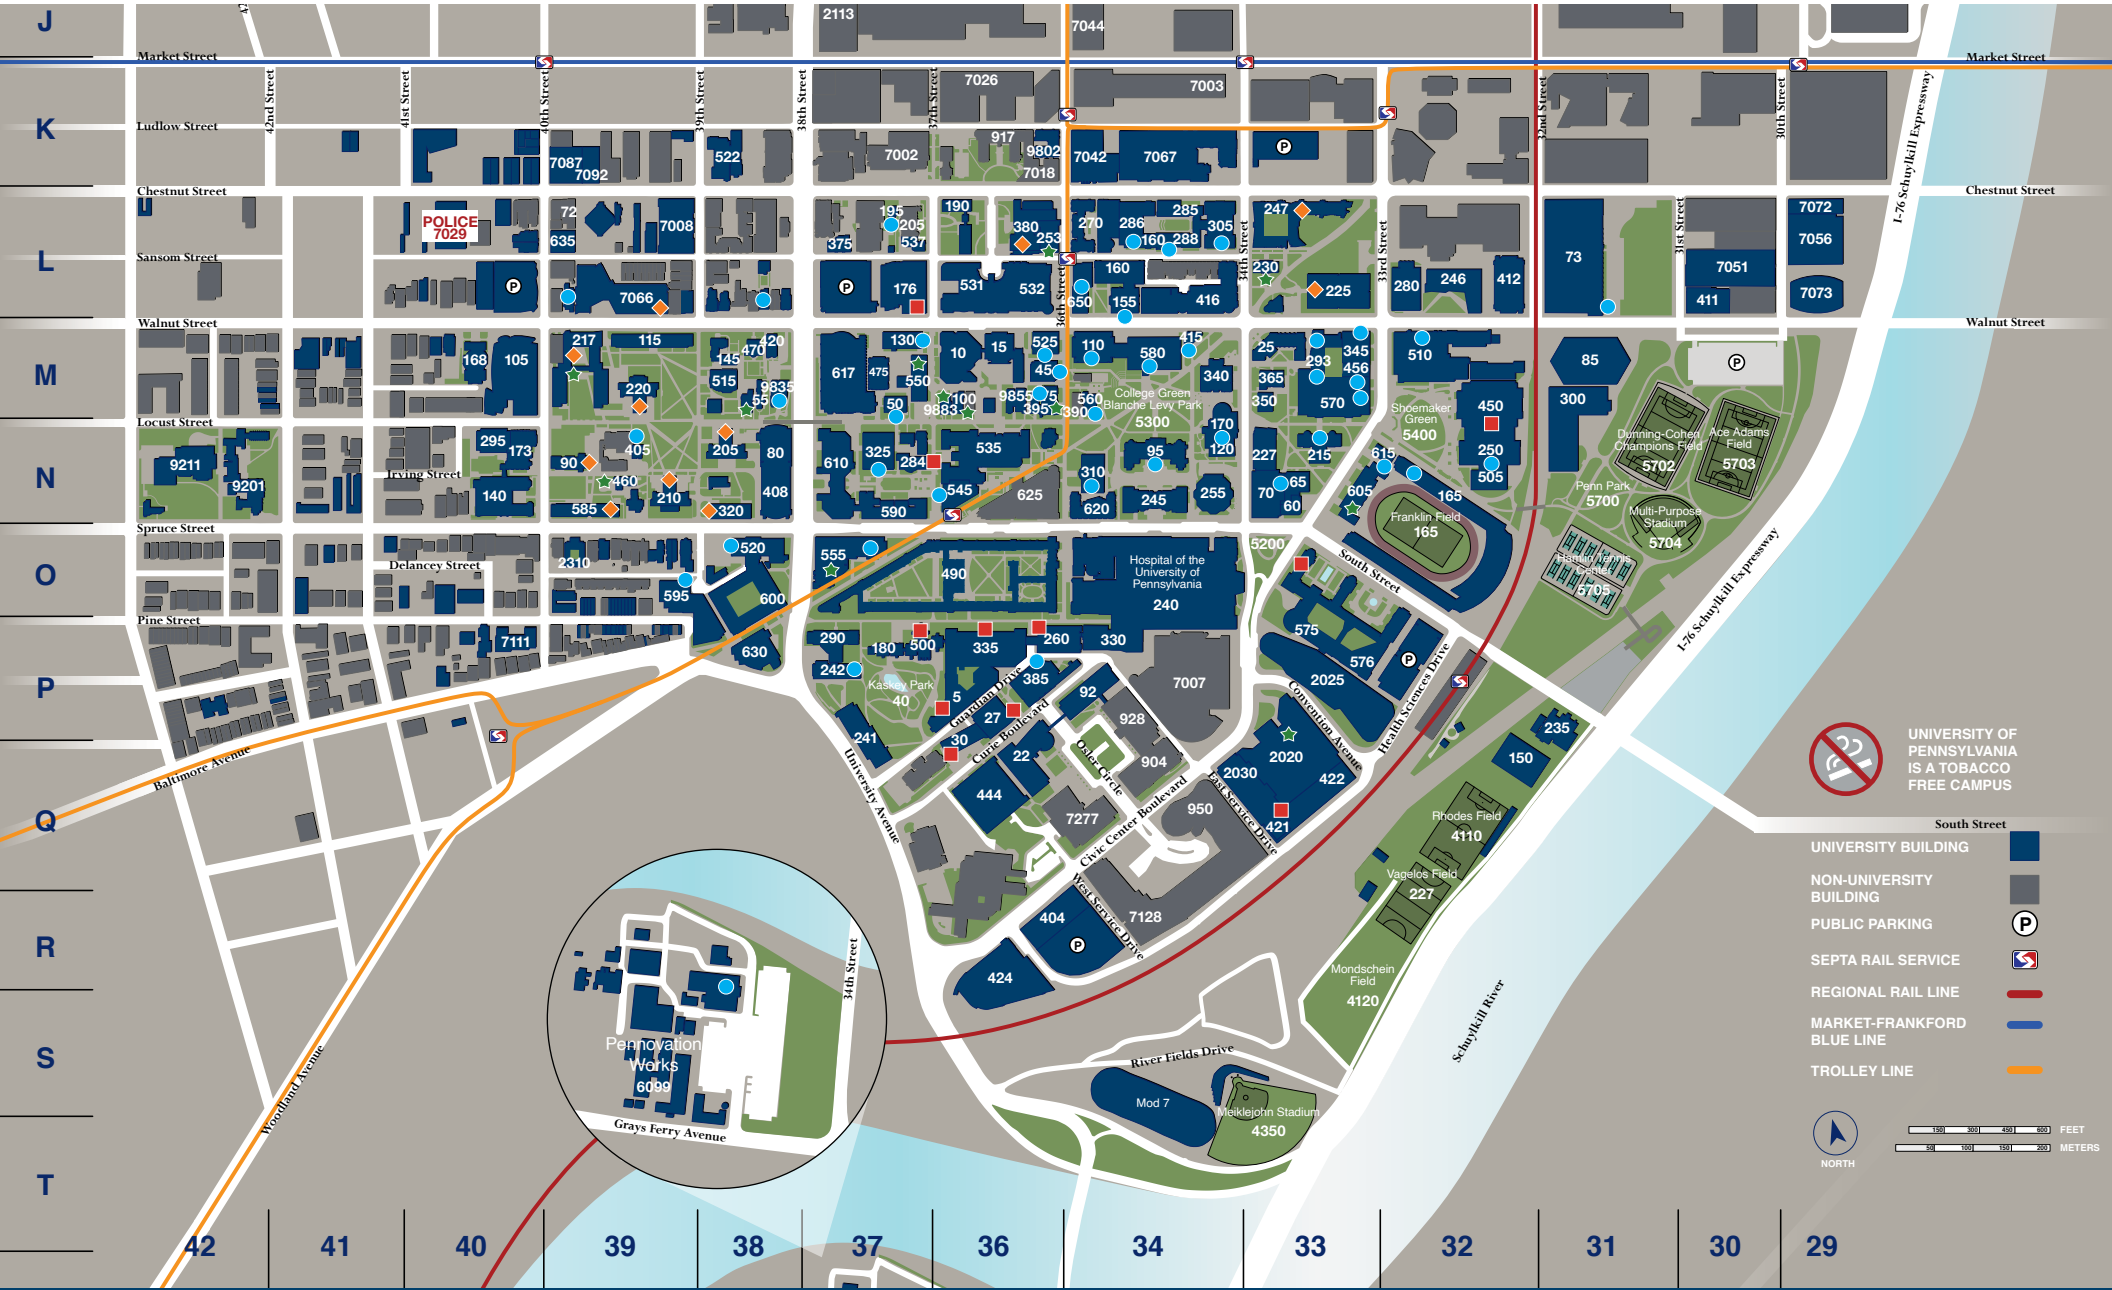

Gender Neutral Restrooms Map

- Penn Card Access
- ★ Public Access
- Program Access
- ◆ Residential Access Only

UNIVERSITY OF PENNSYLVANIA IS A TOBACCO FREE CAMPUS

- South Street**
- UNIVERSITY BUILDING
 - NON-UNIVERSITY BUILDING
 - PUBLIC PARKING P
 - SEPTA RAIL SERVICE S
 - REGIONAL RAIL LINE
 - MARKET-FRANKFORD BLUE LINE
 - TROLLEY LINE